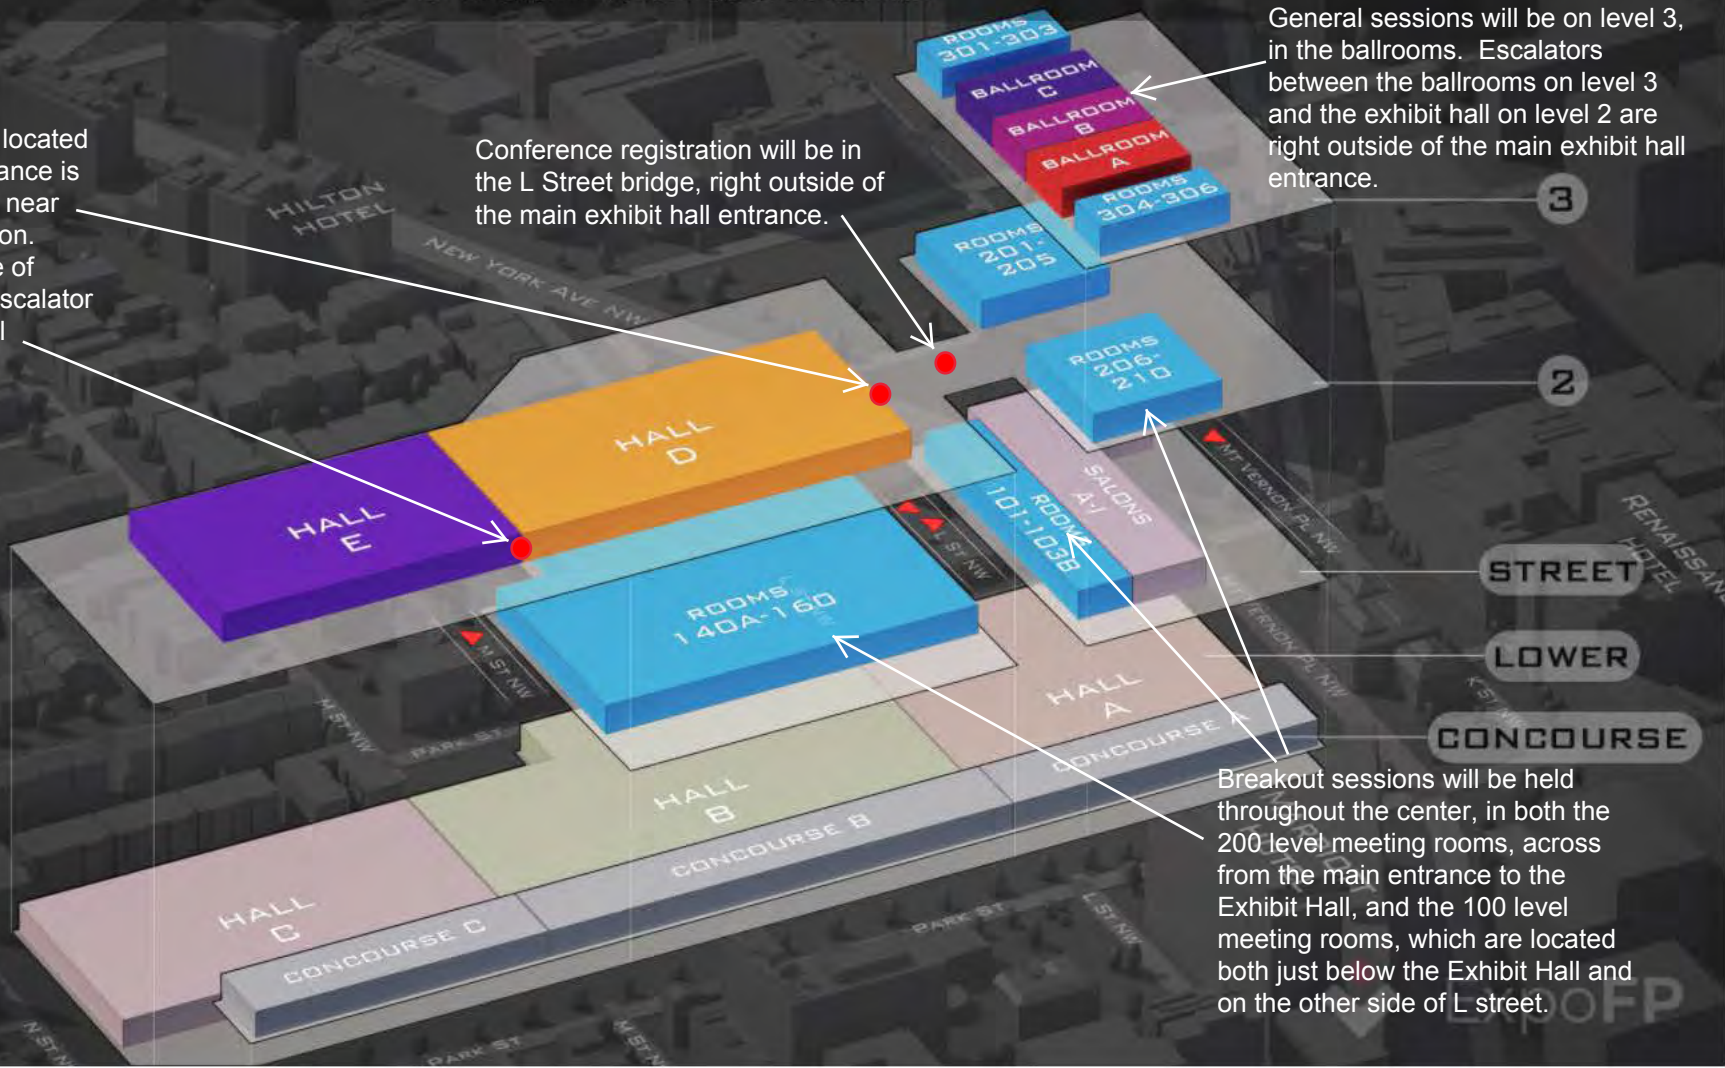

Walter E. Washington Convention Center®

801 Mt Vernon Pl NW, Washington, DC, United States

The NCSC22 Exhibit Hall is located in Halls D/E. The main entrance is located at the end of Hall D, near the L Street bridge/registration. The side exit, at the juncture of Halls E and D, leads to an escalator used to access the 100 level breakout rooms.

Conference registration will be in the L Street bridge, right outside of the main exhibit hall entrance.

General sessions will be on level 3, in the ballrooms. Escalators between the ballrooms on level 3 and the exhibit hall on level 2 are right outside of the main exhibit hall entrance.

STREET

LOWER

CONCOURSE

Breakout sessions will be held throughout the center, in both the 200 level meeting rooms, across from the main entrance to the Exhibit Hall, and the 100 level meeting rooms, which are located both just below the Exhibit Hall and on the other side of L street.